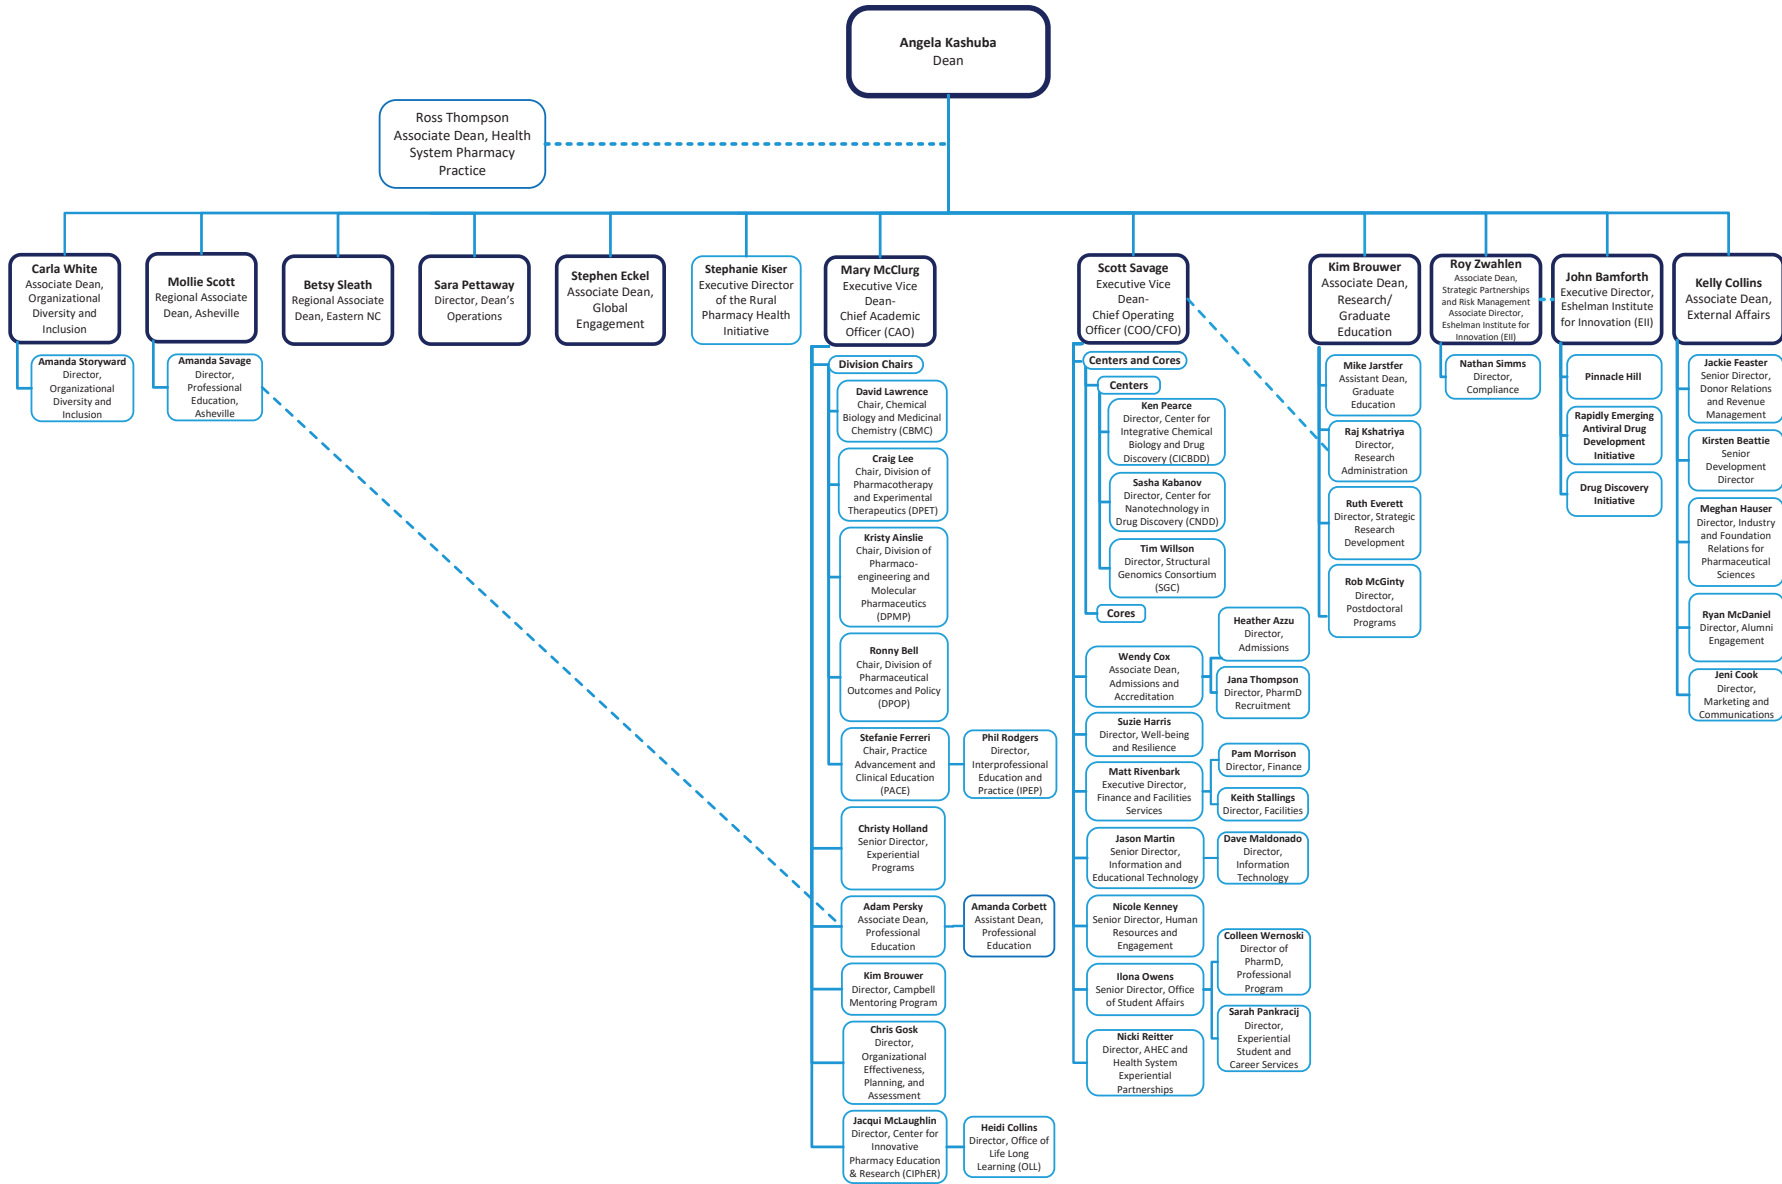

UNC Eshelman School of Pharmacy Organizational Structure

Bold Outlined Team Members Compose the Dean's Council