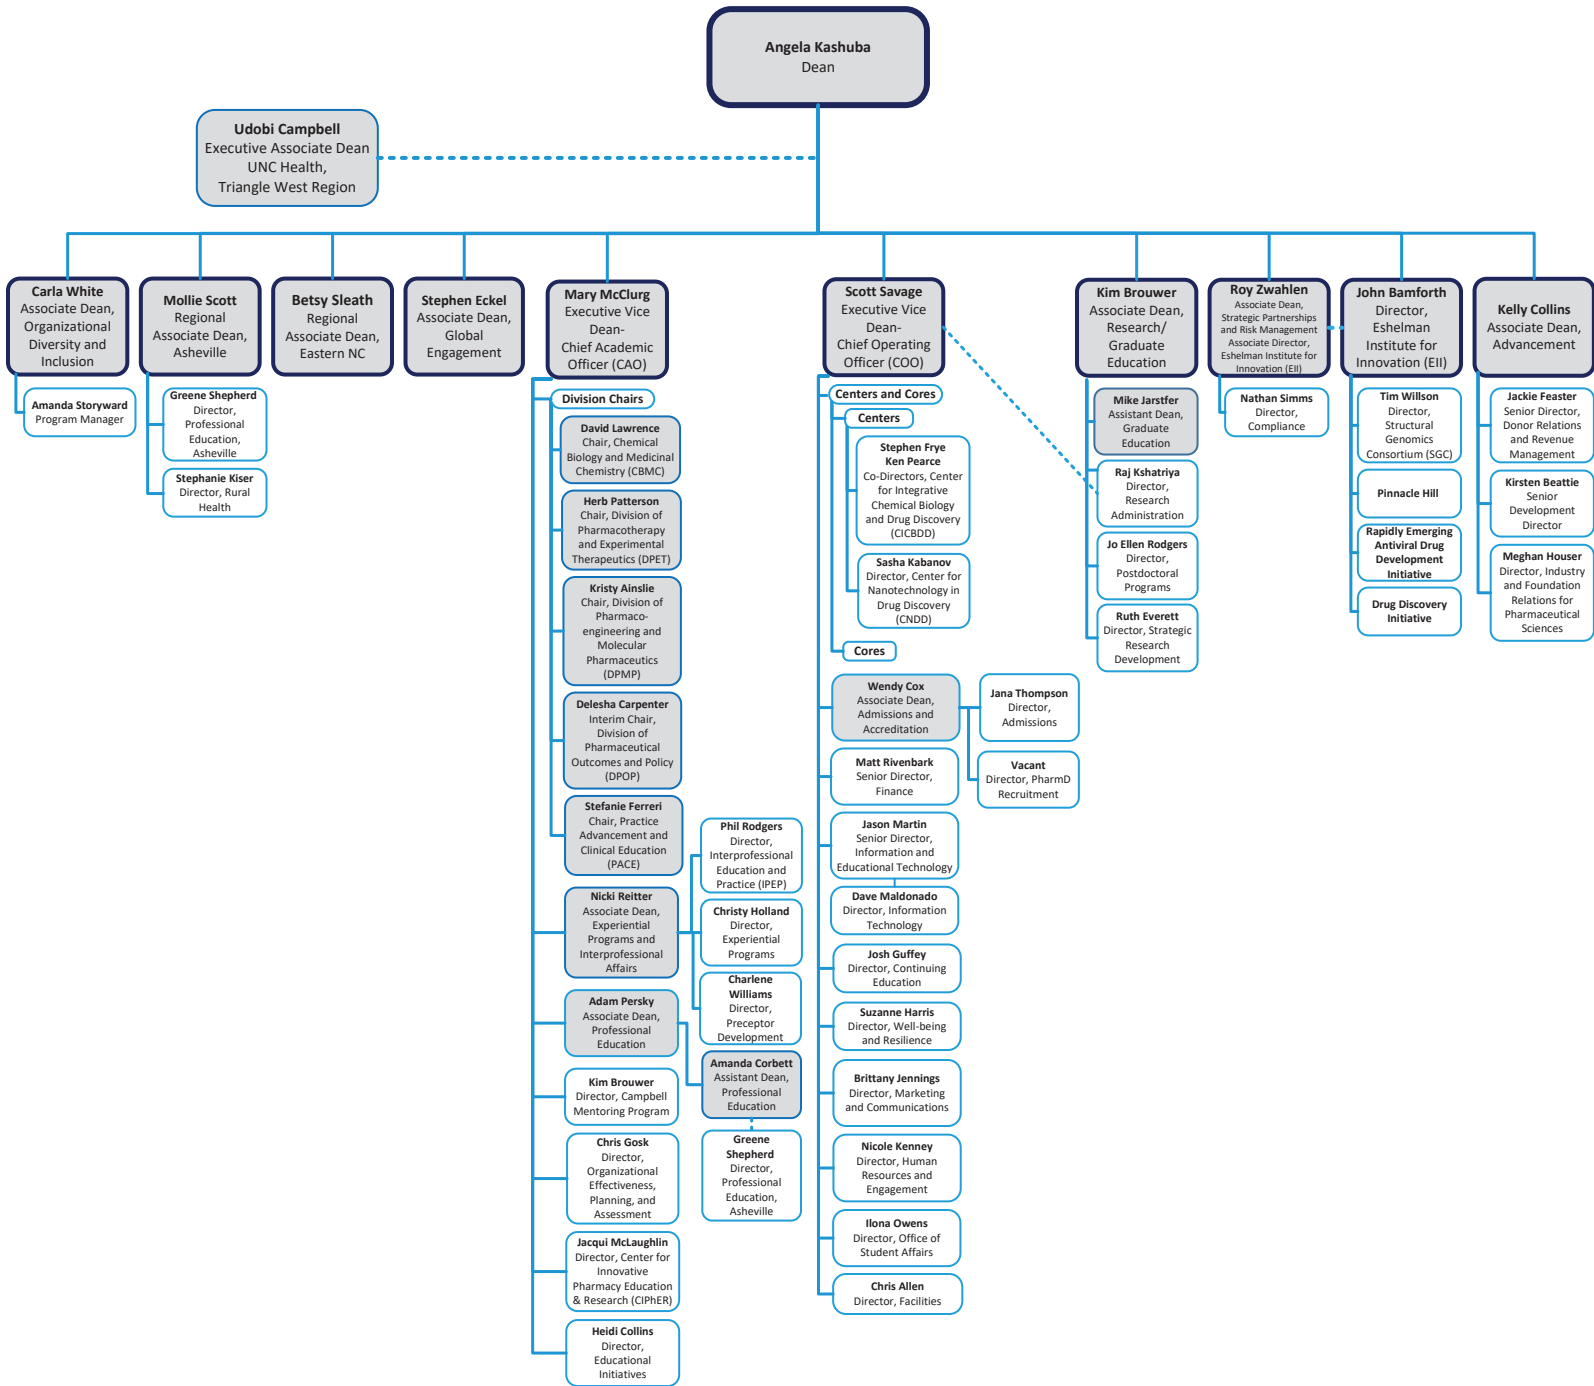

UNC Eshelman School of Pharmacy Organizational Structure

Outlined Team Members Compose the Dean's Council
 Shaded Team Members Compose the Dean's Executive Committee